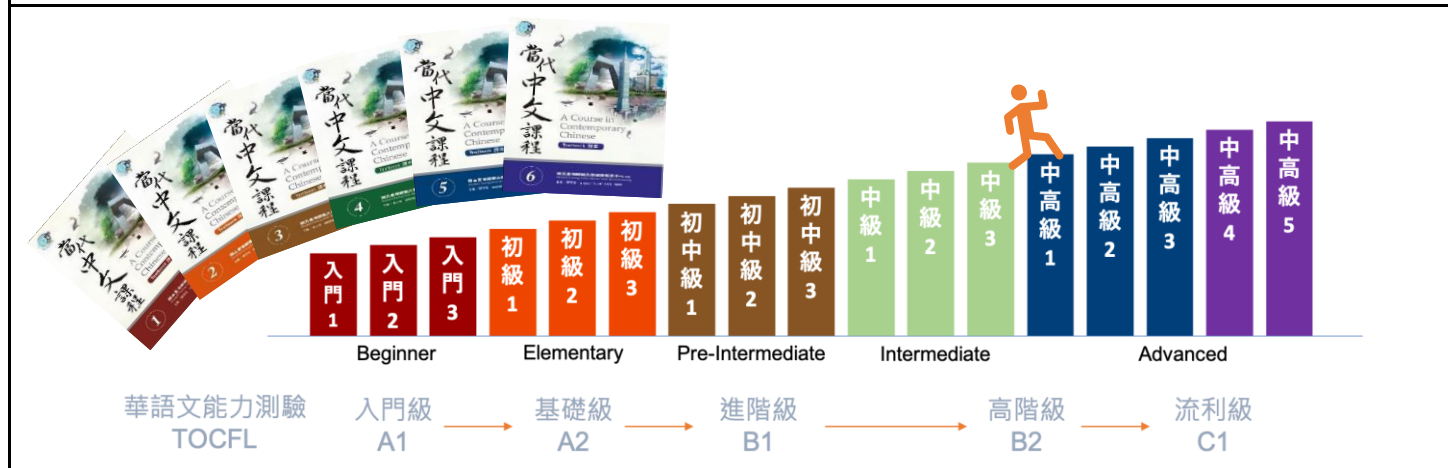

Elementary 初級課程	Level: TOCFL A2 Textbook : 當代中文課程2 A Course in Contemporary Chinese 2 (extra charge) Number of students: 3~6				
Class	Time	Dates	Hours	Tuition Fees	Special Price
Elementary 1A (L1~L3half)	Monday & Thursday 10:00-12:00	3/25~5/9 *4/4 no class	25	12,500元	7,500元
	Tuesday & Friday 14:00-16:00	4/9~5/21	25	12,500元	7,500元
	Wednesday 19:00-21:00	4/24~7/17	25	12,500元	7,500元

Pre-Intermediate 初中級課程	Level : TOCFL B1 Textbook : 當代中文課程3 A Course in Contemporary Chinese 3 (extra charge) Number of students: 4~8				
Class	Time	Dates	Hours	Tuition Fees	Special Price
Pre-Intermediate 1 (L1~L4)	Wednesday & Friday 10:00-12:00	4/10~7/3	50	25,000元	12,500元
	Monday & Wednesday 19:00-21:00	4/22~7/17 *6/10 no class	50	25,000元	12,500元

※ TOWA reserves the right to make amendments about class schedule or any other conditions due to irresistible reasons.